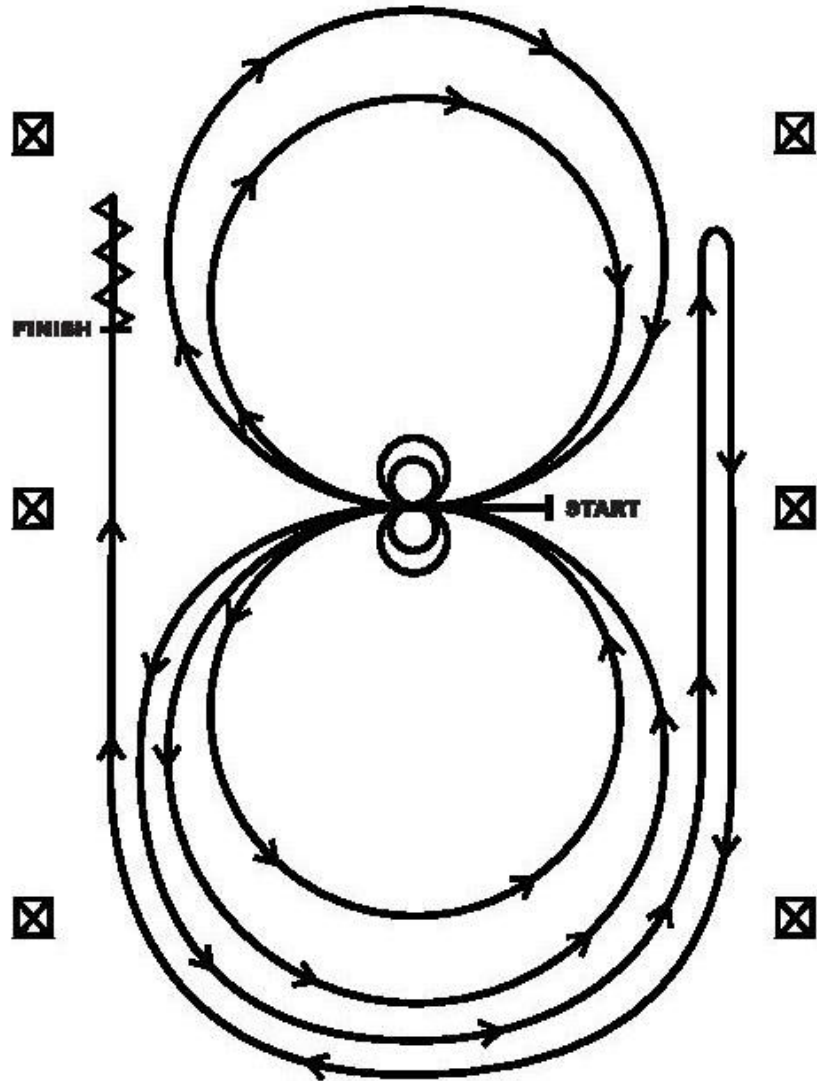

Pattern A

Pattern A

Horses may walk or jog to the centre of the arena. Horses must walk or stop prior to starting the pattern. Beginning at the centre of the arena facing the left wall or fence.

1. Beginning on the left lead, complete two circles to the left. Stop at the centre of the arena. Hesitate.
2. Complete two spins to the left. Hesitate.
3. Beginning on the right lead, complete two circles to the right. Stop at the centre of the arena. Hesitate.
4. Complete two spins to the right. Hesitate.
5. Beginning on the left lead, go around the end of the arena, run down the right side of the arena past the centre marker, stop and roll back right.
6. Continue around the end of the arena to run down the left side of the arena past the centre marker. Stop. Back up. Hesitate to demonstrate completion of the pattern.